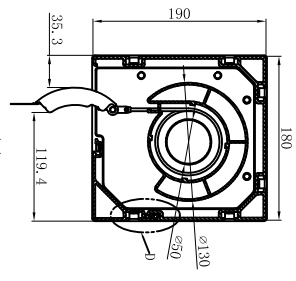

ceiling slot size:
 Slot Length= screen length+120mm
 Slot width =>240mm
 Slot height=>350mm

GRSK200C

Model :	SK-(W)-MF-200" (16:10) D2
Measurement :	mm