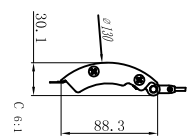

ceiling slot size:
 Slot Length= screen length+120mm
 Slot width =>240mm
 Slot height=>350mm

GRSK200C

Model :	SK-(W)-MF-200" (16:10) D2
Measurement :	mm