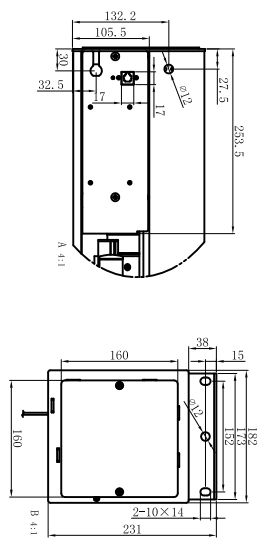

ceiling slot size:
 Slot Length= screen length+120mm
 Slot width =>240mm
 Slot height=>350mm

GRSK200C

Model :	SK-(W)-MF-200" (16:10) D2
Measurement :	mm